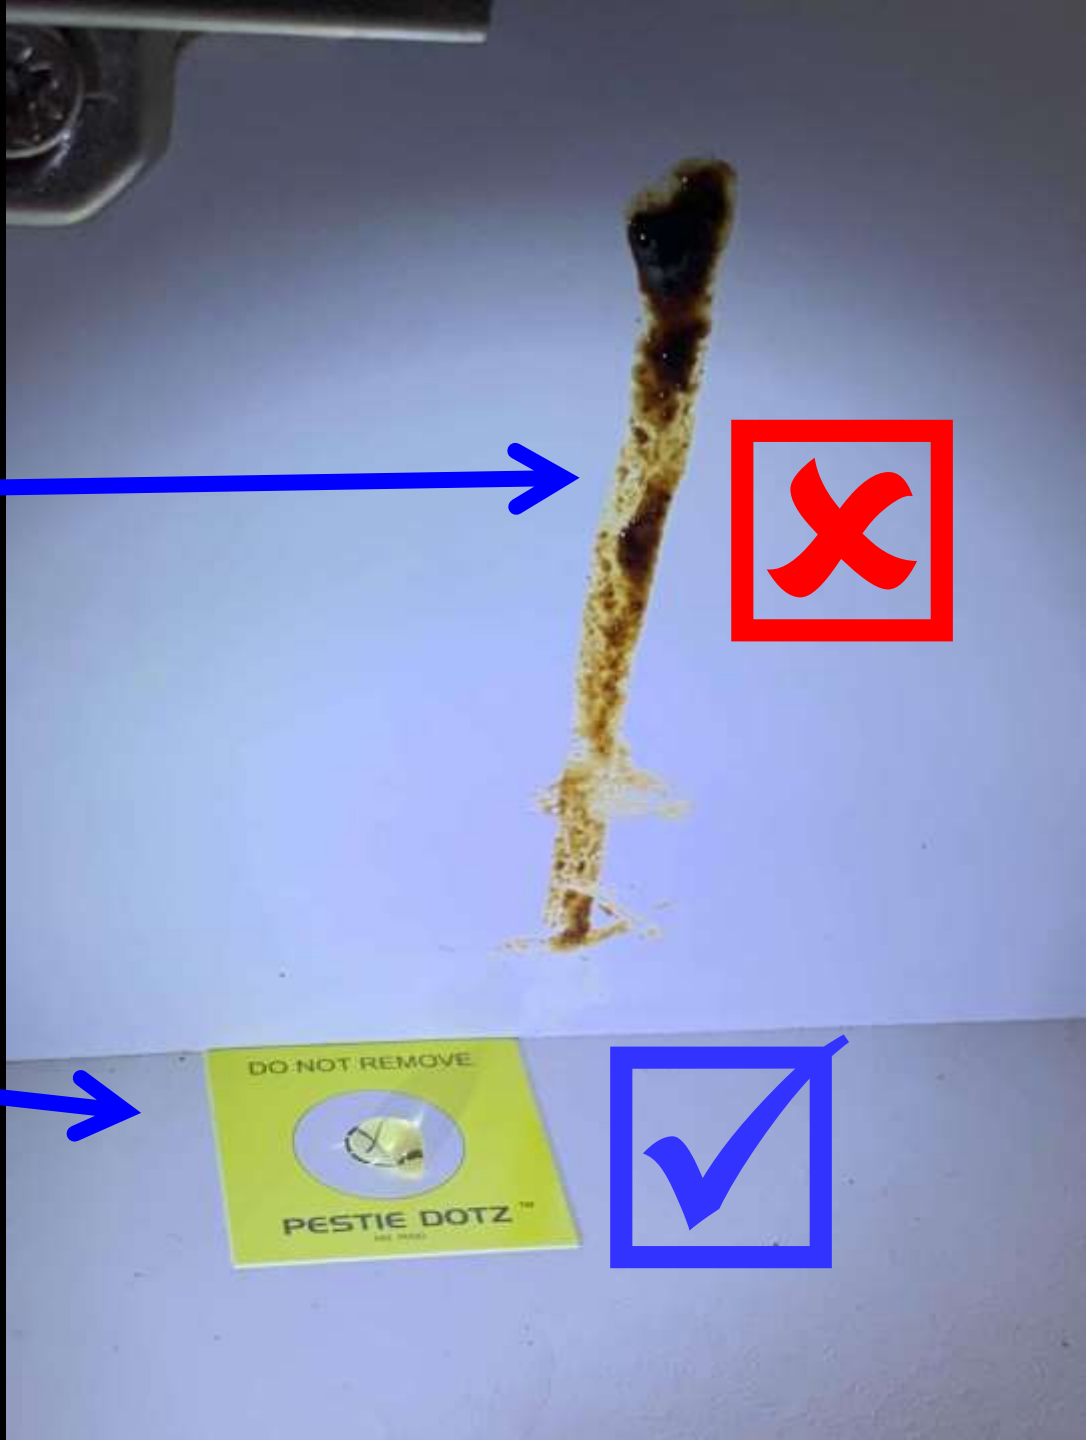

The New Standard for a professional way to present gel baits without leaving unsightly marks.

We call ourselves professional pest managers ...
managers ...

New Way

Which looks more
Profession

If you're using runny gel baits apply PESTIE DOTZ horizontal surfaces for a professional finish.

7. Pest Treatment in Progress

- **PESTIE DOTZ** is a visual identification to consumers that an insect gel baiting treatment is in progress.
- 'DO NOT REMOVE' identifies to consumers that the bait should not be interfered with.

The **PESTIE DOTZ** platform is a signal to consumers that the gel is in fact deliberate and not some inadvertent kitchen waste.

8. Guaranteed

- **PESTIE DOTZ** give pest management professionals a tool for consumers to check bait consumption visually.
- Once bait has been observed 'consumed' the consumer is asked to contact the pest management professional for a call out service to top up the bait.